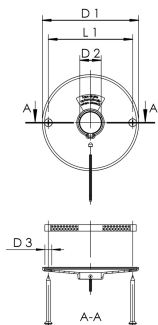

Product Features

- for covering wall damage
- made of brass, nickel plated
- Incl. fixing material
- with sealing collar
- Suitable for figures 577 and 579

Part no.	D1 (mm)	D2 (mm)	D3 (mm)	L1 (mm)	kg
5771201500	120	26.5	8.5	105	0.29