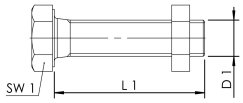

**Product Features**

- made of stainless steel 1.4301 (304)
- with hex nut

Part no.	for DN	D1 (mm)	L1 (mm)	kg
429M125000	15-25	12	50	0.07
429M165000	32-50	16	50	0.13
429M166000	65-125	16	60	0.15
429M207500	150-200	20	75	0.29